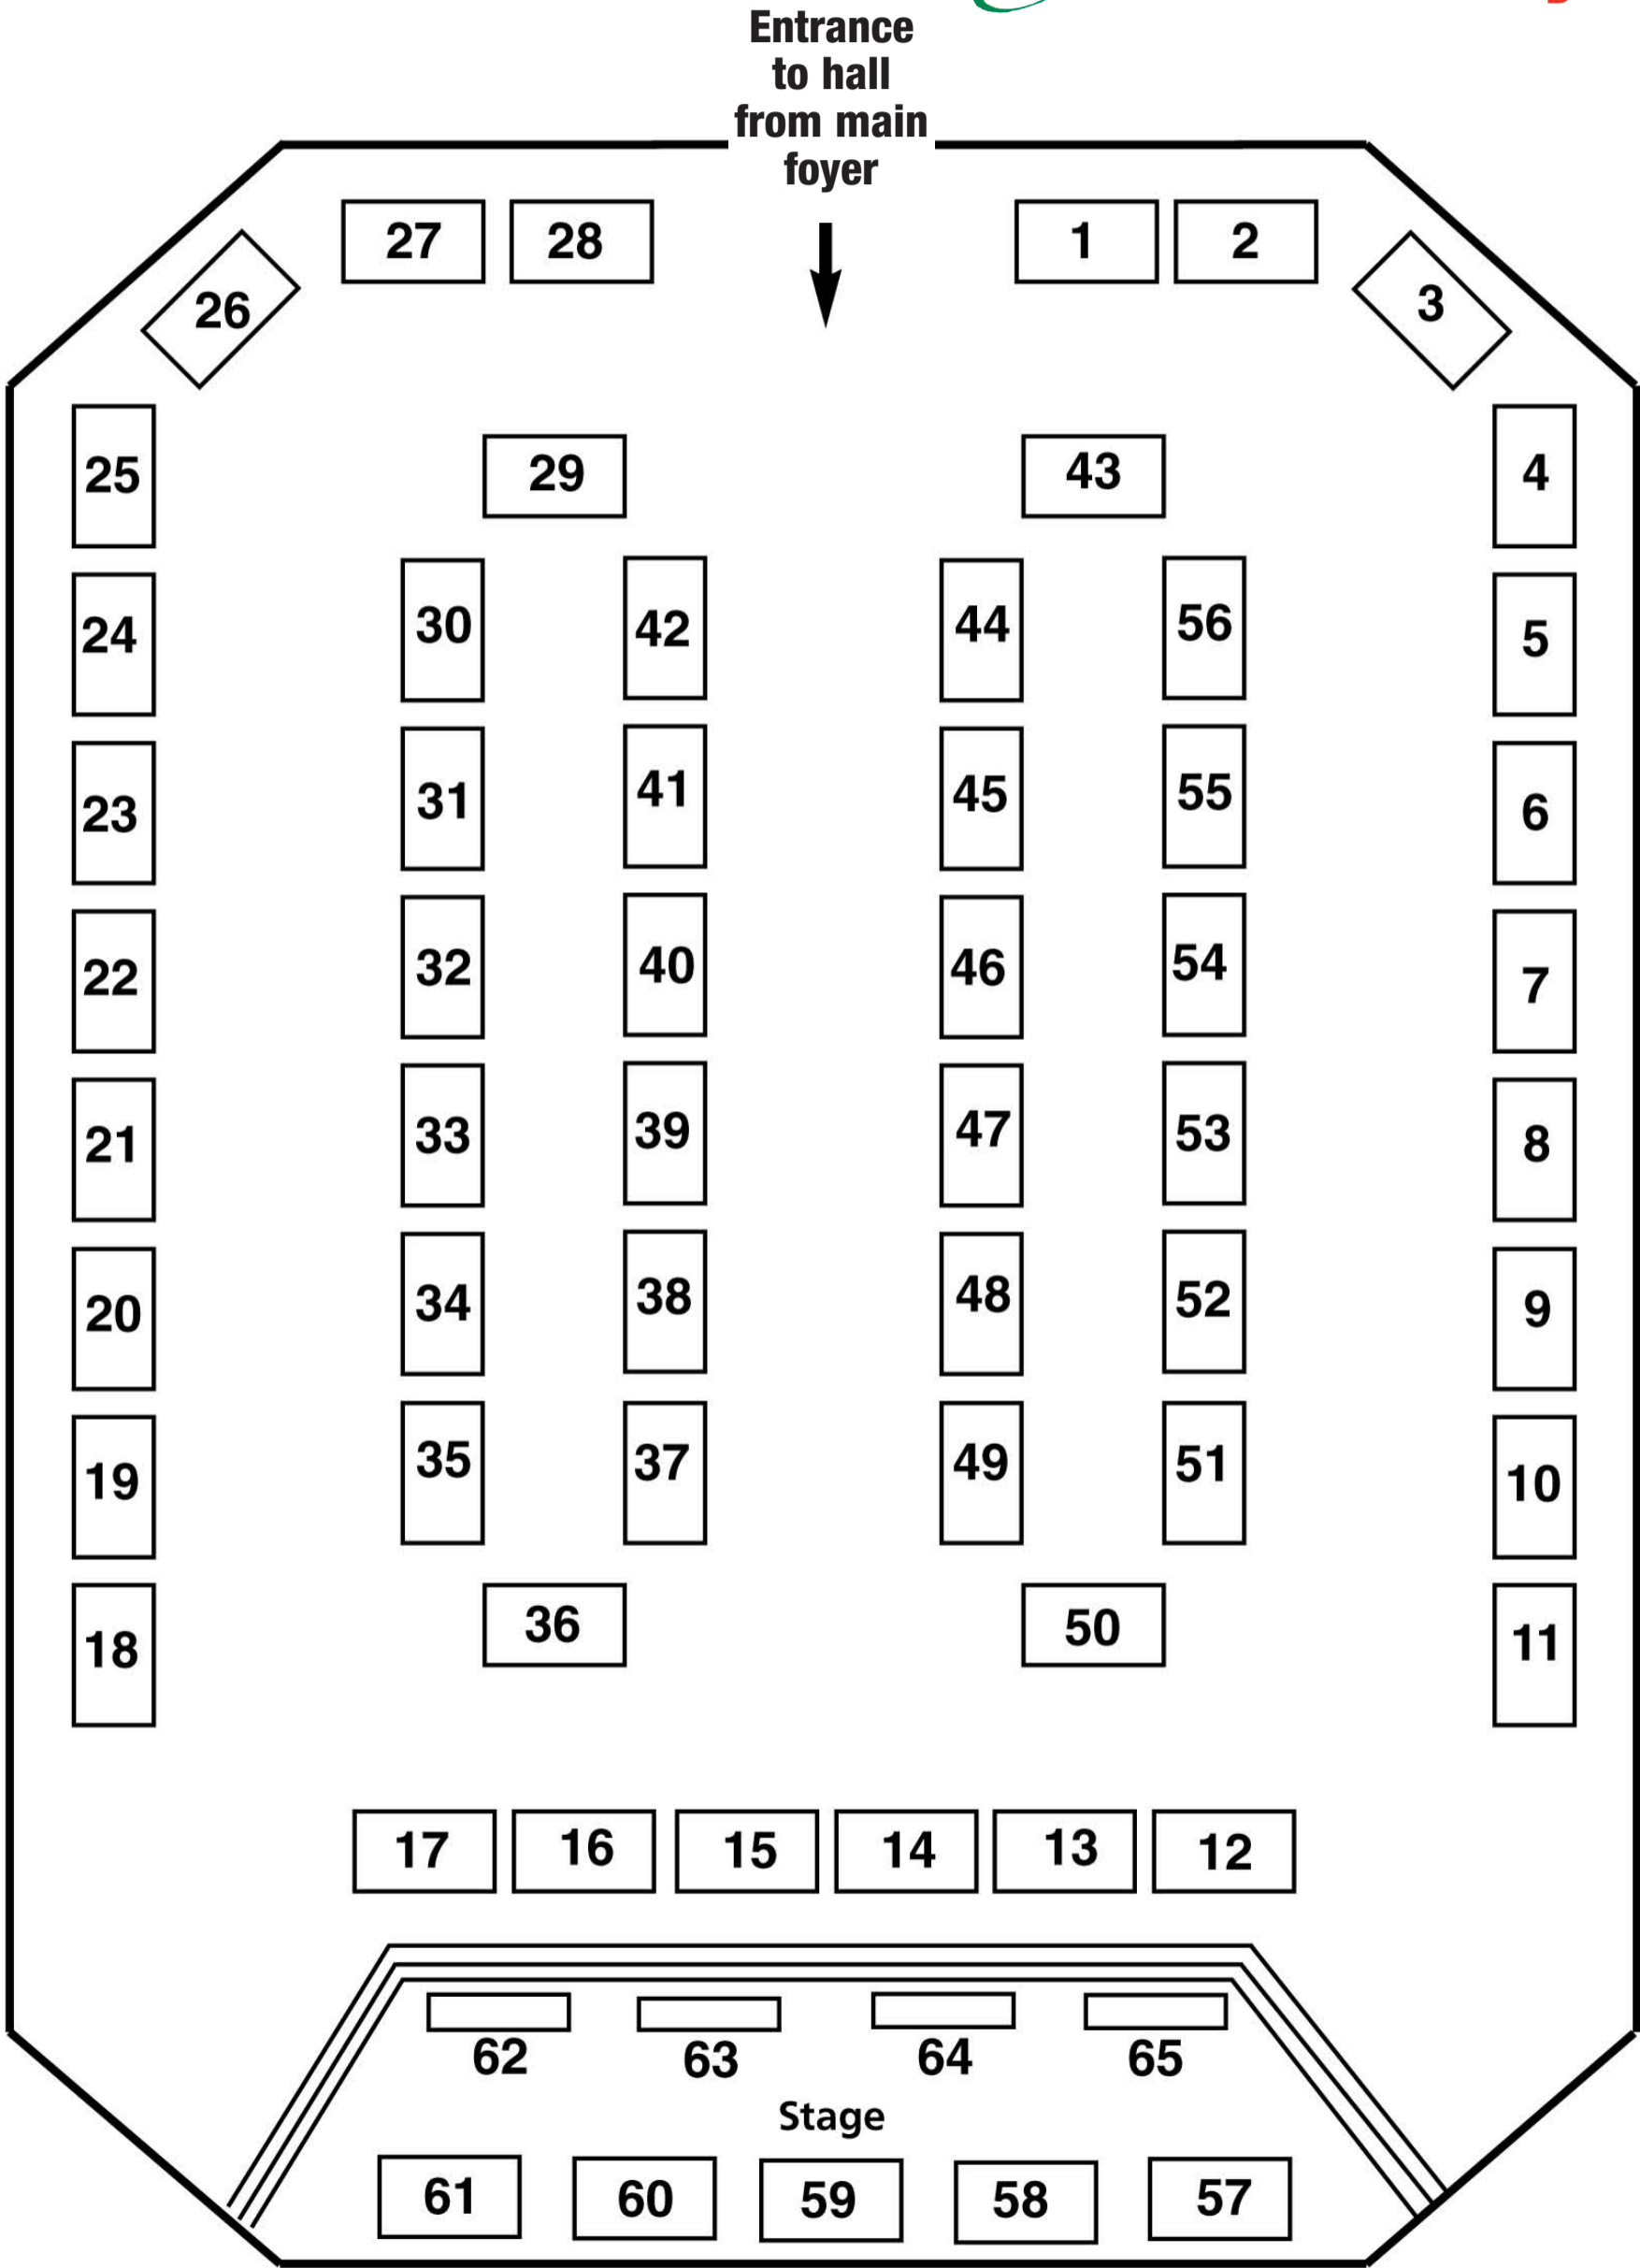

Stand layout in the Great Hall

List of exhibitors

Algernon Trust	61	League Against Cruel Sports	7
All Love	52	Leon Lewis Veggie Foods Caterers	Main Foyer
Anglican Society for the Welfare of Animals	39	Mayhew Animal Home	45
Animal Aid	Main Foyer	MONA - UK	60 (stage)
Animal Friends	33	Monkey Sanctuary Trust	54
Animal Protection Agency	20	National Organisation Working Against Live Exports	Upstairs
Animal Rescue Kerala (ARK)	Upstairs	Orangutan Foundation	5
Animals Asia Foundation	8 & 9	Plamil Foods	42
Beanie's Health Foods	21 & 22	Protect Our Wild Animals	Upstairs
Bourgeois Boheme	14 & 15	Pure Health Ltd Shea Butter Skin Care	Lower Foyer
British Union for the Abolition of Vivisection	1 & 2	Redwood Wholefood Company	Main Foyer
Brooke Hospital Surrey Group	Upstairs	Respect for Animals	24
Captive Animals Protection Society	53	Roots of Compassion	4
Coalition to Abolish the Fur Trade	58	Safe Haven for Donkeys in the Holy Land	36
Cocoa Tree Chocolates	41	Save the Trafalgar Square Pigeons	Lower Foyer
Diwali Star	Lower Foyer	Sea Shepherd Conservation Society	57 (stage)
Environmental Transport Association	18	Shambhu's Kitchen	Main Foyer
Ethical Investors (UK) Ltd	56	Shoemate	63 (stage)
Europeans for Medical Progress	47	Sparkipuss Cat Products	6
Farm Animal Appeal	3	SPEAK	37
Farm Animal Rescue Sanctuary	10	Stop Huntingdon Animal Cruelty (SHAC)	46
The Fox Project	48	Uncaged Campaigns	43 & 44
F.R.I.E.N.D. Animal Rescue	Upstairs	Vegan Body Builders	Upstairs
Greek Animal Rescue	55	Vegan Campaigns	32
Greek Animal Welfare Fund	62	Vegan Organic Network	Lower Foyer
Greek Cat Welfare Society	23	Vegan Society	25 & 26
Green Room/Party	64 (stage)	Vegan Store	49 - 51
GreenEye Photography	11	Vegetarian & Vegan Foundation	30 & 31
Happy Hippo Chocolates	35	Vegetarian Shoes	16 & 17
Home & Abroad Animal Welfare	40	Veggie Vision	Upstairs
Honesty Cosmetics	12 & 13	Veggies Catering	Upstairs
House of Life Catering	Main Foyer	VegItalia	Upstairs
Humane Research Trust	38	Viva!	27 & 28
Hunt Saboteurs Association	59 (stage)	World Society for the Protection of Animals	65 (stage)
International Animal Rescue	19	Yaoh	34
International Primate Protection League	29